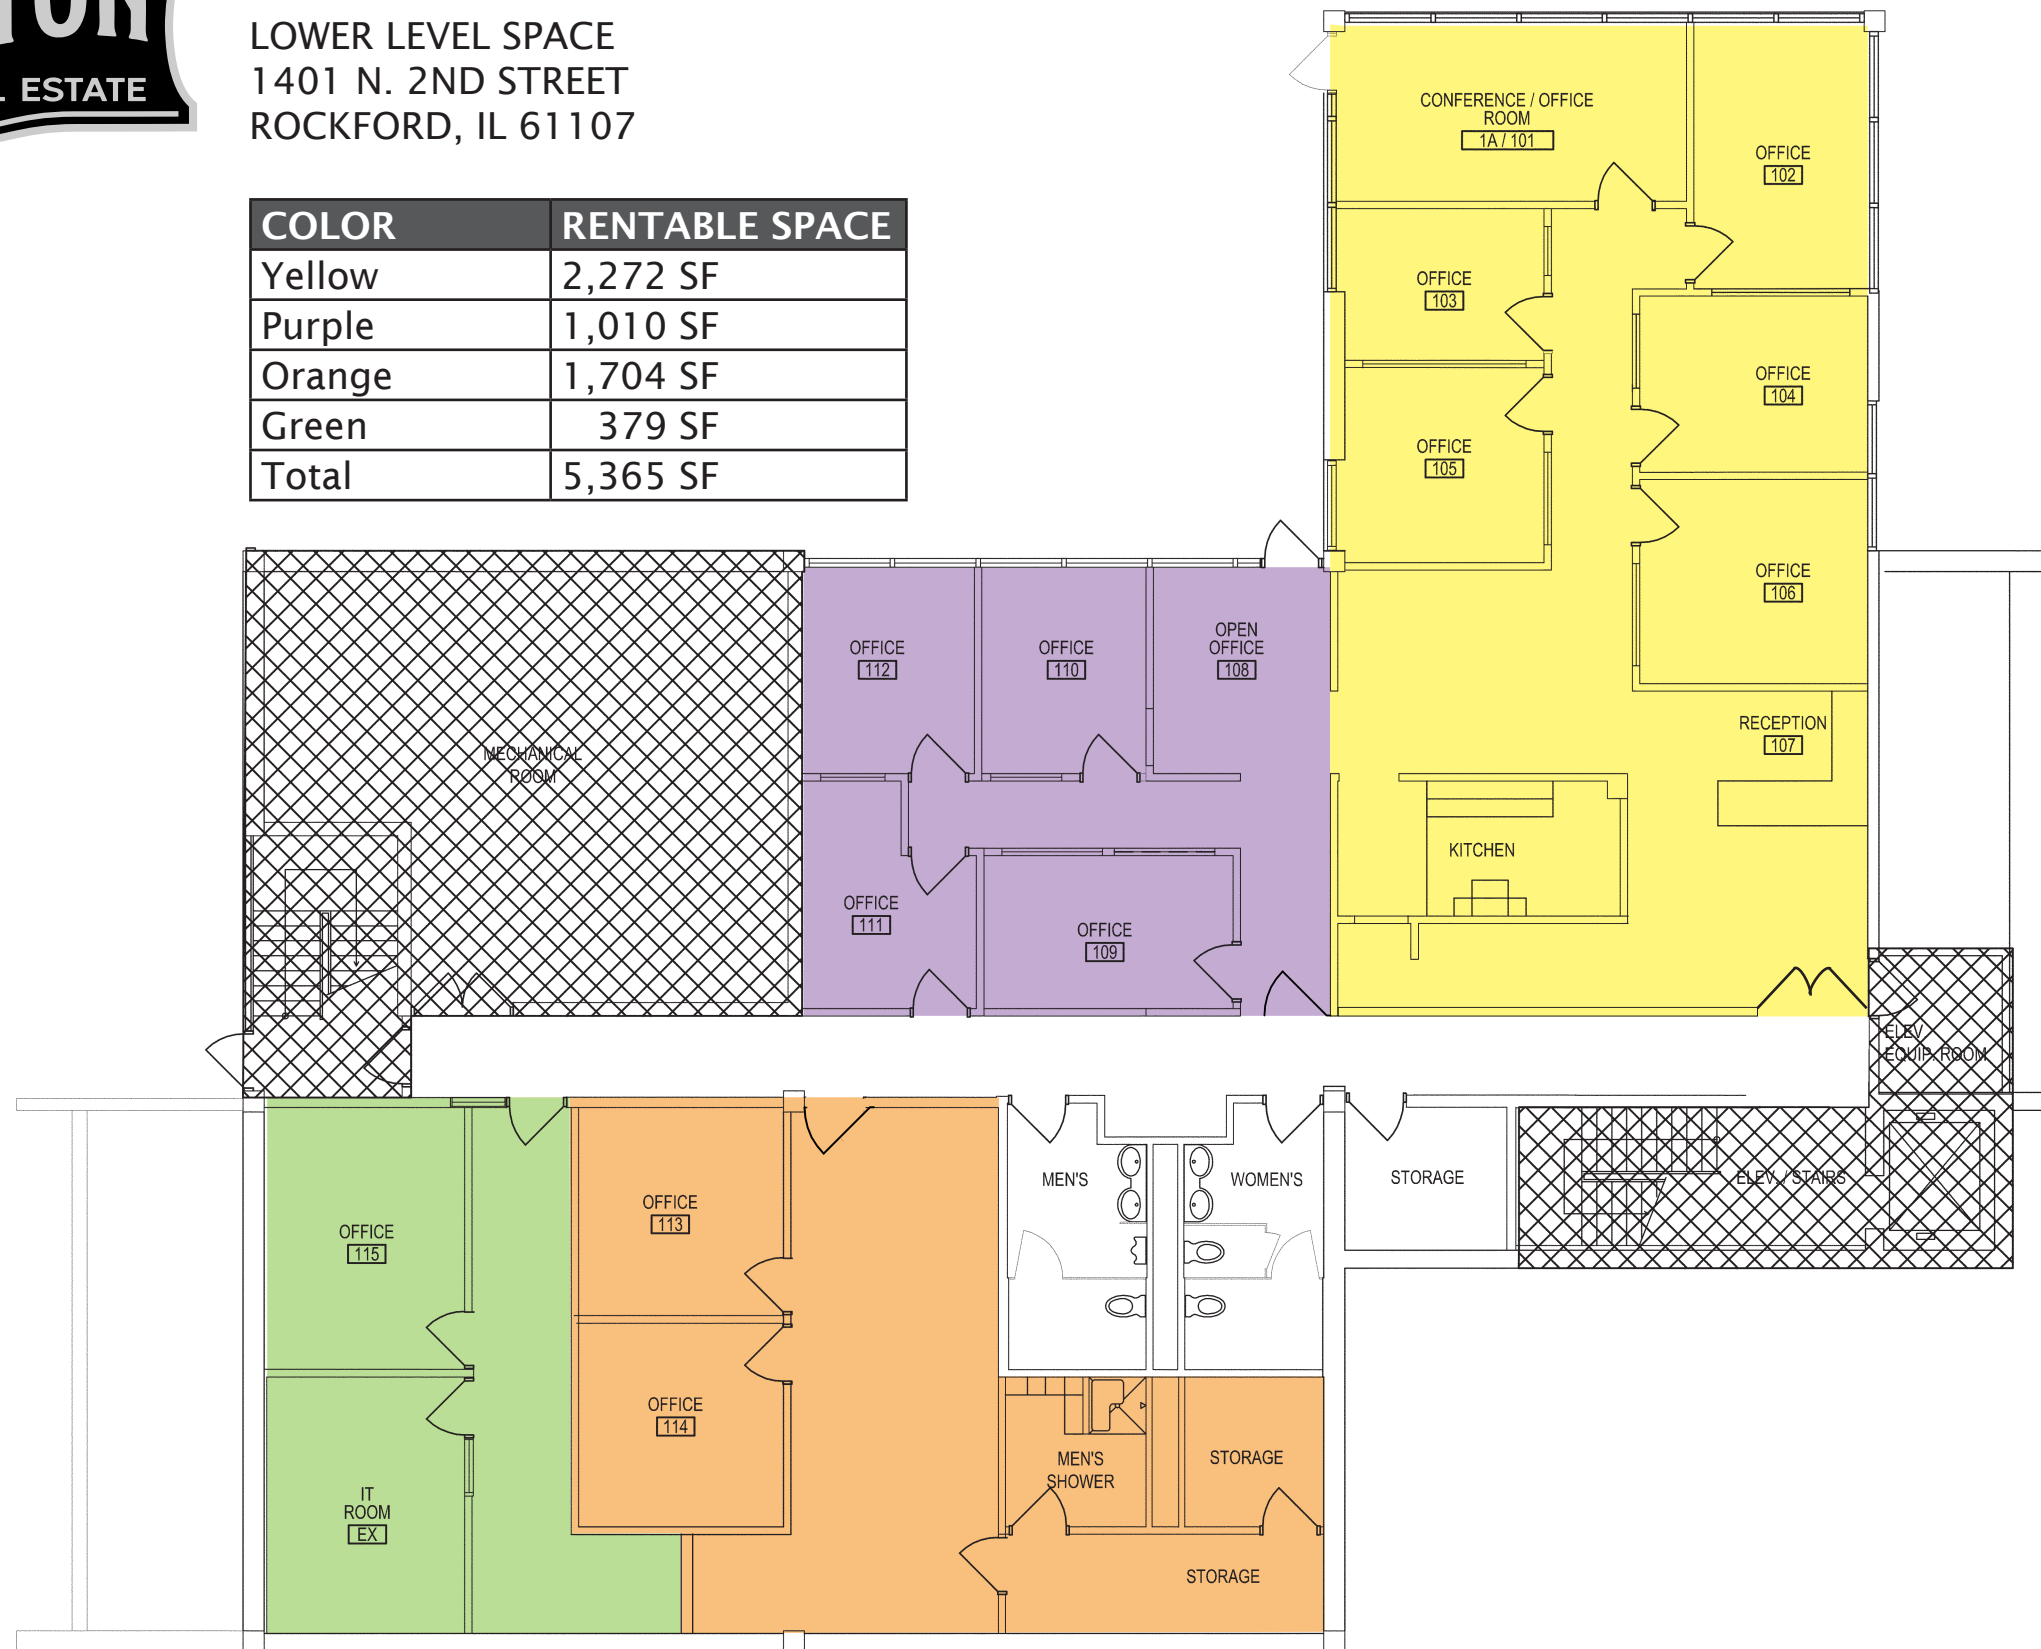

ALTERNATIVE SPACE CONCEPTS

LOWER LEVEL SPACE
 1401 N. 2ND STREET
 ROCKFORD, IL 61107

COLOR	RENTABLE SPACE
Yellow	2,272 SF
Purple	1,010 SF
Orange	1,704 SF
Green	379 SF
Total	5,365 SF

Printed on 11"x17" scale: 3/32" = 1 foot

LOWER LEVEL SPACE
1401 N. 2ND STREET
ROCKFORD, IL 61107

Printed on 11"x17" scale: 3/32" = 1 foot