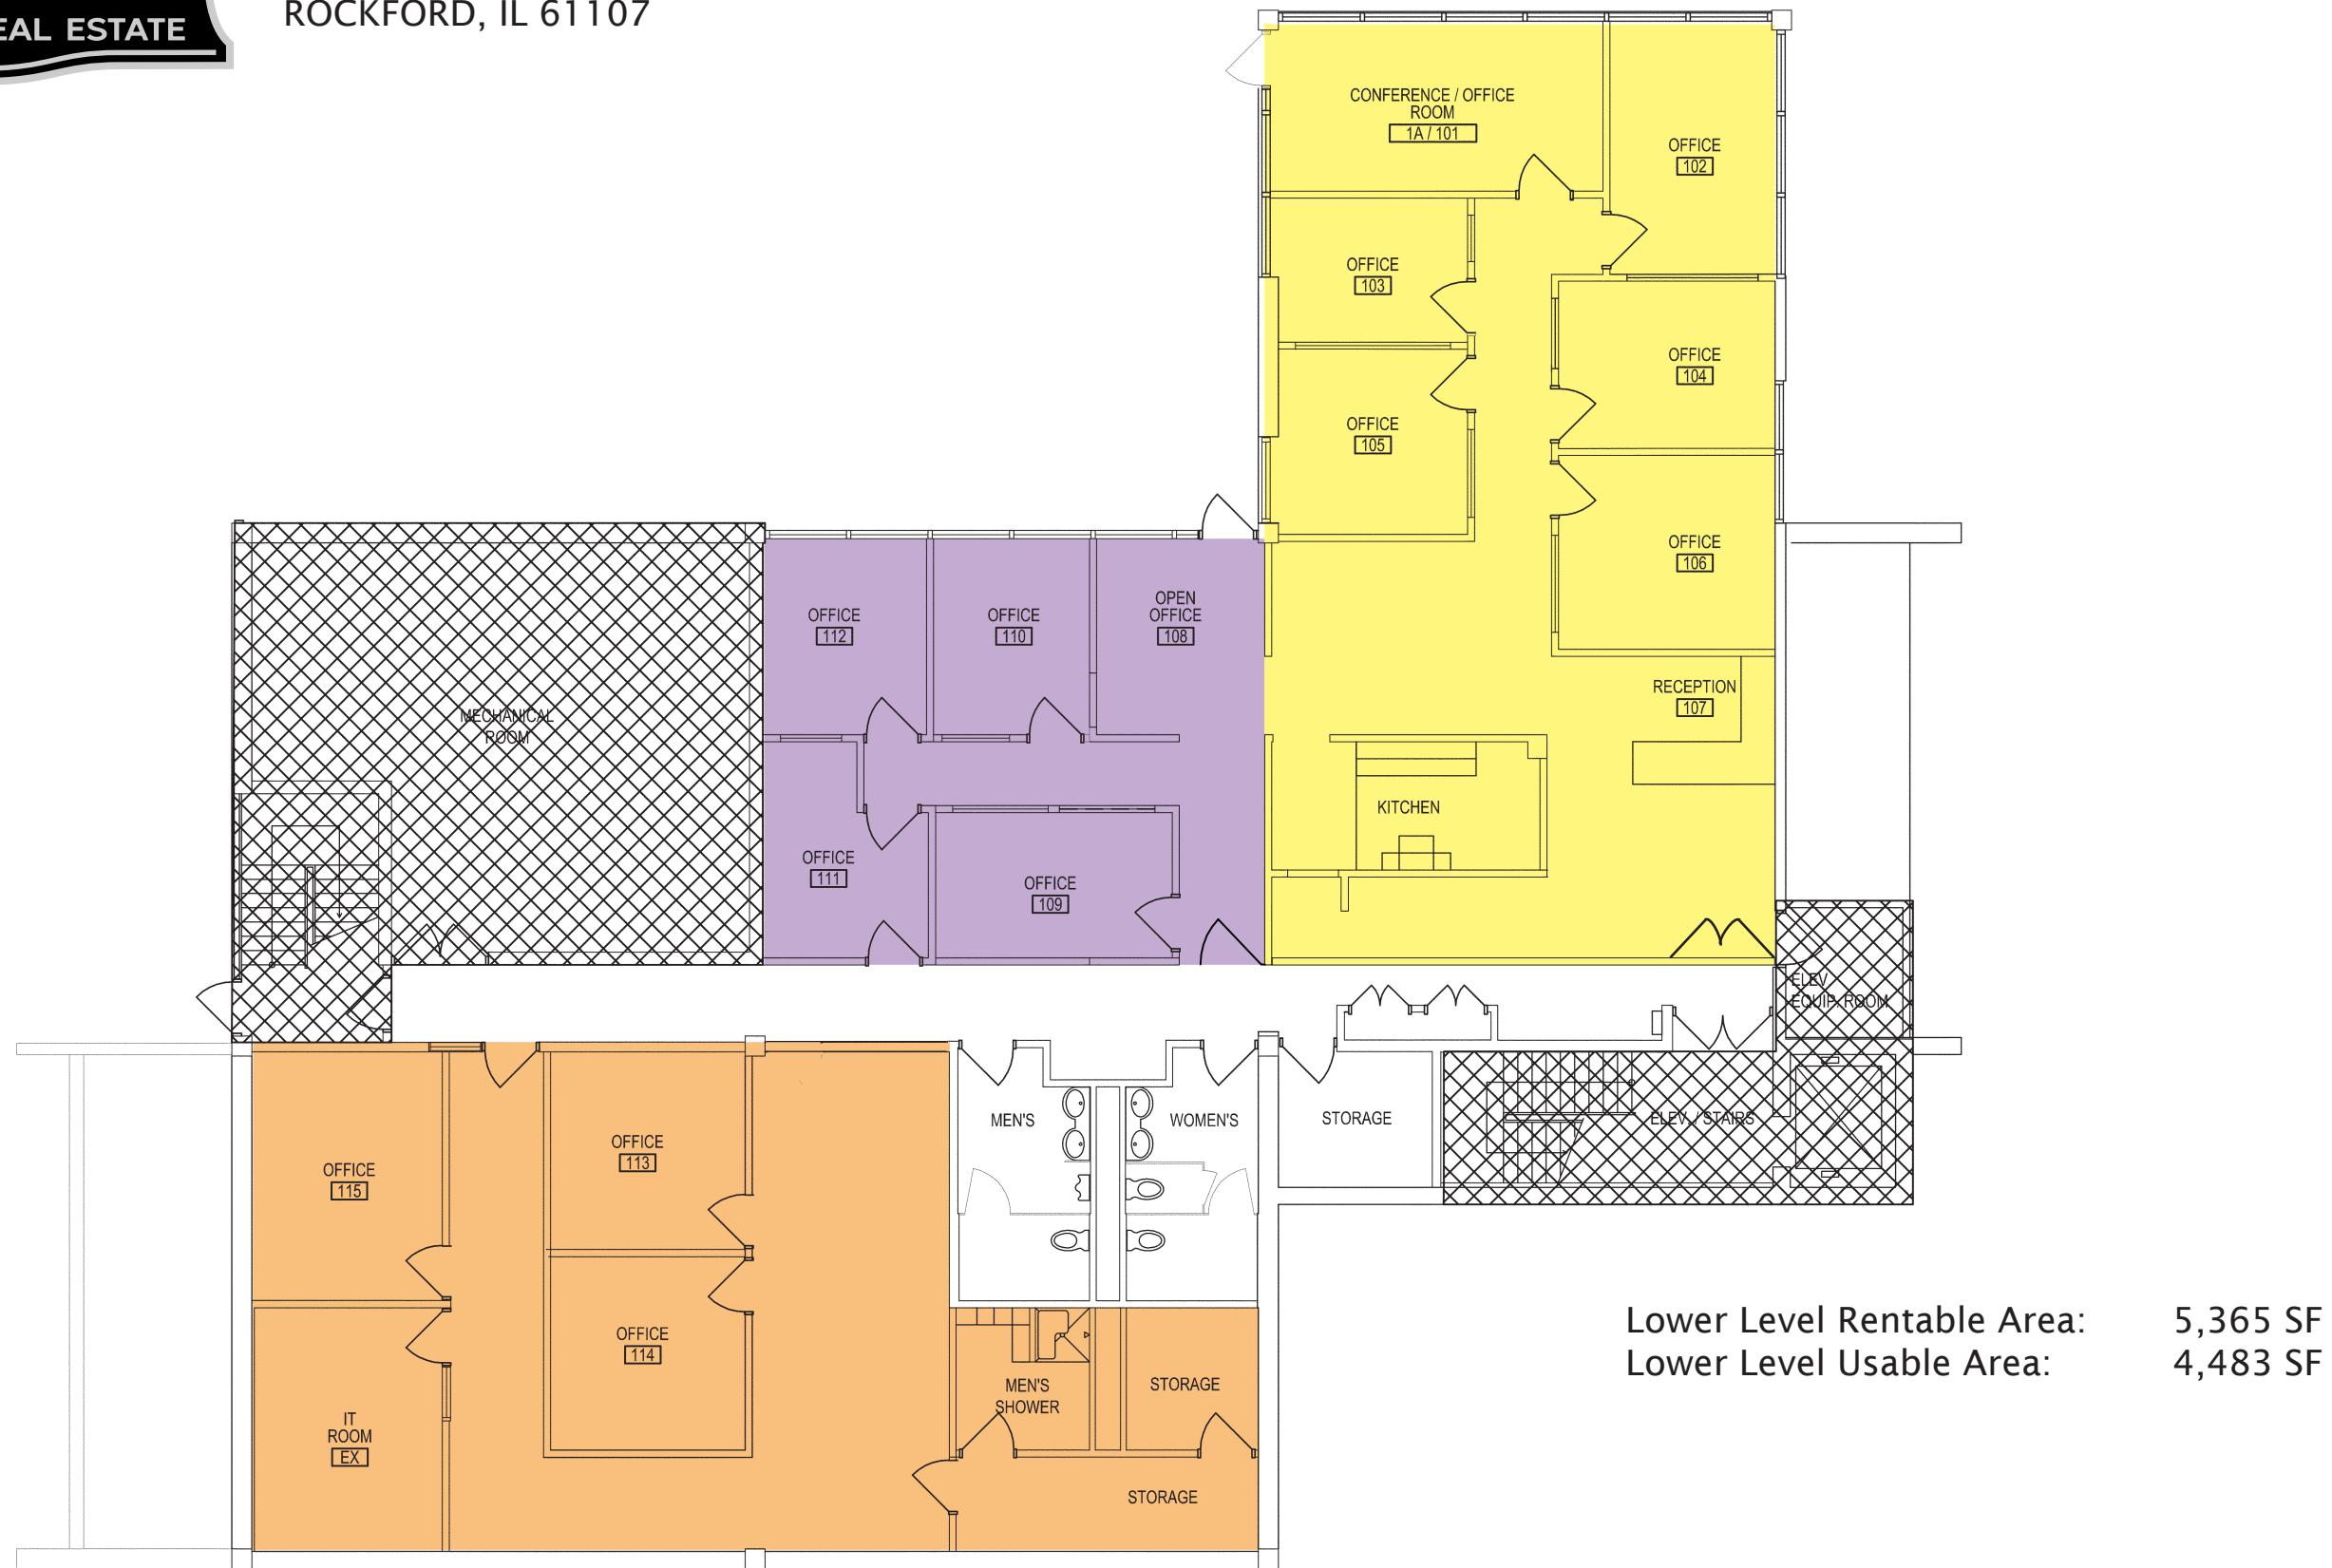

ALTERNATIVE SPACE CONCEPTS

LOWER LEVEL SPACE
 1401 N. 2ND STREET
 ROCKFORD, IL 61107

COLOR	RENTABLE SPACE
Yellow	2,272 SF
Purple	1,010 SF
Orange	1,704 SF
Green	379 SF
Total	5,365 SF

Printed on 11"x17" scale: 3/32" = 1 foot

LOWER LEVEL SPACE
1401 N. 2ND STREET
ROCKFORD, IL 61107

Printed on 11"x17" scale: 3/32" = 1 foot